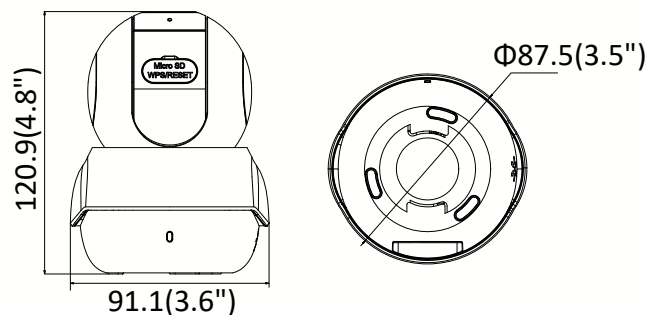

Audio Interface	1 built-in microphone, 1 built-in speaker
Reset	Yes
Wi-Fi	
Wireless Standards	IEEE802.11b, 802.11g, 802.11n
Frequency Range	2.4 GHz - 2.4835 GHz
Channel Bandwidth	20/40MHz Support
Protocols	802.11b: CCK, QPSK, BPSK, 802.11g/n: OFDM
Security	64/128-bit WEP, WPA/WPA2, WPA-PSK/WPA2-PSK, WPS
Transfer Rates	11b: 11Mbps, 11g: 54Mbps, 11n: up to 150Mbps
Wireless Range	50 meters (The performance varies based on actual environment)
General	
Operating Conditions	-10 °C to 40°C (14 °F to 104 °F), Humidity 95% or less (non-condensing)
Power Supply	DC 5V ± 10 %, micro USB interface
Current	Max. 1.4A
Power Consumption	Max. 7W
IR Range	Up to 5 meters
Material	Plastic
Dimensions	Φ 87.5 × 120.9 mm (Φ 3.5" × 4.8")
Weight (include package)	Approx. 510g (1.1 lb)

Ordering Models

HWC-P120-D/W(2.8 mm)

Dimensions